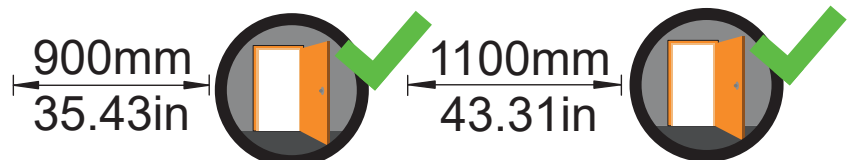

ZOSIA

REF. NR OAW 0202060100S24

DESCRIPTION OF CODE SKU:

- 1 DOOR (CLOTHES DROP SHELF)

WEIGHT APPROX. 98kg

**STANDARD
PAINTING**

*IT IS POSSIBLE TO PERSONALIZE
THE PAINTING FOR ADDITIONAL FEE

**Vending machine
goes through the
door frame:**

FRONT VIEW

SIDE VIEW

VIEW FROM ABOVE (DRUM)

TYPE OF BINS:

ACCOMMODATES 1 LAUNDRY BASKET WITH MAX. DIMENSIONS:

- WIDTH 750mm / 29.5in
- HEIGHT 1690mm / 66.5in
- DEPTH 830mm / 32.68in
(WITH BASKET FLAT OPEN)

AND

WHEEL SIZE

(BETWEEN)

495-590mm / 19.5 - 23.23in