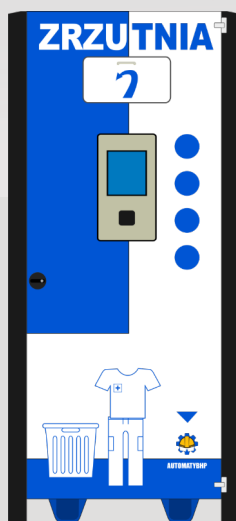

ZOSIA

REF. NR OAW 0202060100S24

DESCRIPTION OF CODE SKU:

- 1 DOOR (CLOTHES DROP SHELF)

WEIGHT APPROX. 98kg

**STANDARD
PAINTING**

*IT IS POSSIBLE TO PERSONALIZE
THE PAINTING FOR ADDITIONAL FEE

**Vending machine
goes through the
door frame:**

FRONT VIEW

SIDE VIEW

VIEW FROM ABOVE (DRUM)

TYPE OF BINS:

ACCOMMODATES 1 LAUNDRY BASKET WITH MAX. DIMENSIONS:

- WIDTH 750mm / 29.5in
- HEIGHT 1690mm / 66.5in
- DEPTH 830mm / 32.68in
(WITH BASKET FLAT OPEN)

AND

WHEEL SIZE

(BETWEEN)

495-590mm / 19.5 - 23.23in