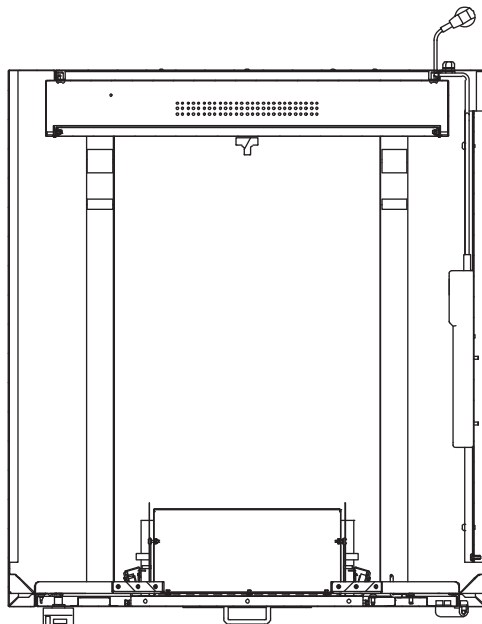

ZOSIA

REF. NR OAW 0202060100S24

DESCRIPTION OF CODE SKU:

- 1 DOOR (CLOTHES DROP SHELF)

WEIGHT APPROX. 98kg

**STANDARD
PAINTING**

*IT IS POSSIBLE TO PERSONALIZE
THE PAINTING FOR ADDITIONAL FEE

**Vending machine
goes through the
door frame:**

FRONT VIEW

SIDE VIEW

VIEW FROM ABOVE (DRUM)

TYPE OF BINS:

ACCOMMODATES 1 LAUNDRY BASKET WITH MAX. DIMENSIONS:

- WIDTH 750mm / 29.5in
- HEIGHT 1690mm / 66.5in
- DEPTH 830mm / 32.68in
(WITH BASKET FLAT OPEN)

AND

WHEEL SIZE

(BETWEEN)

495-590mm / 19.5 - 23.23in