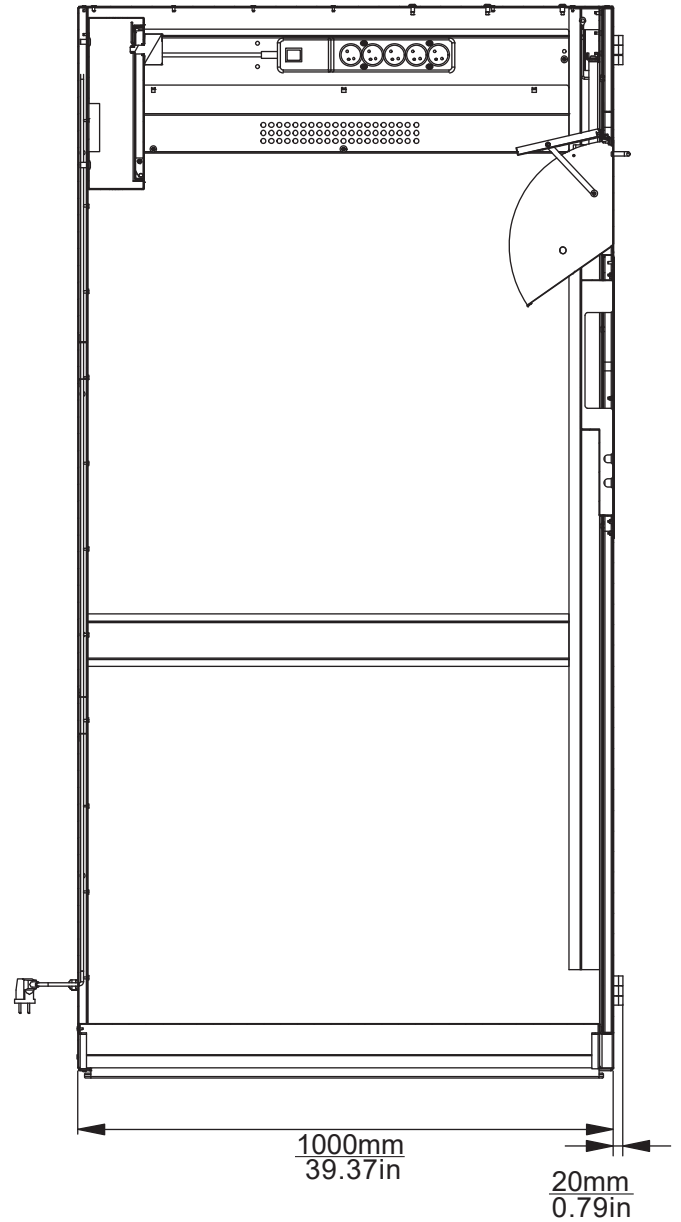

ZOSIA

REF. NR OAW 0202060100S24

DESCRIPTION OF CODE SKU:

- 1 DOOR (CLOTHES DROP SHELF)

WEIGHT APPROX. 98kg

**STANDARD
PAINTING**

*IT IS POSSIBLE TO PERSONALIZE
THE PAINTING FOR ADDITIONAL FEE

**Vending machine
goes through the
door frame:**

FRONT VIEW

SIDE VIEW

VIEW FROM ABOVE (DRUM)

TYPE OF BINS:

ACCOMMODATES 1 LAUNDRY BASKET WITH MAX. DIMENSIONS:

- WIDTH 750mm / 29.5in
- HEIGHT 1690mm / 66.5in
- DEPTH 830mm / 32.68in
(WITH BASKET FLAT OPEN)

AND

WHEEL SIZE

(BETWEEN)

495-590mm / 19.5 - 23.23in