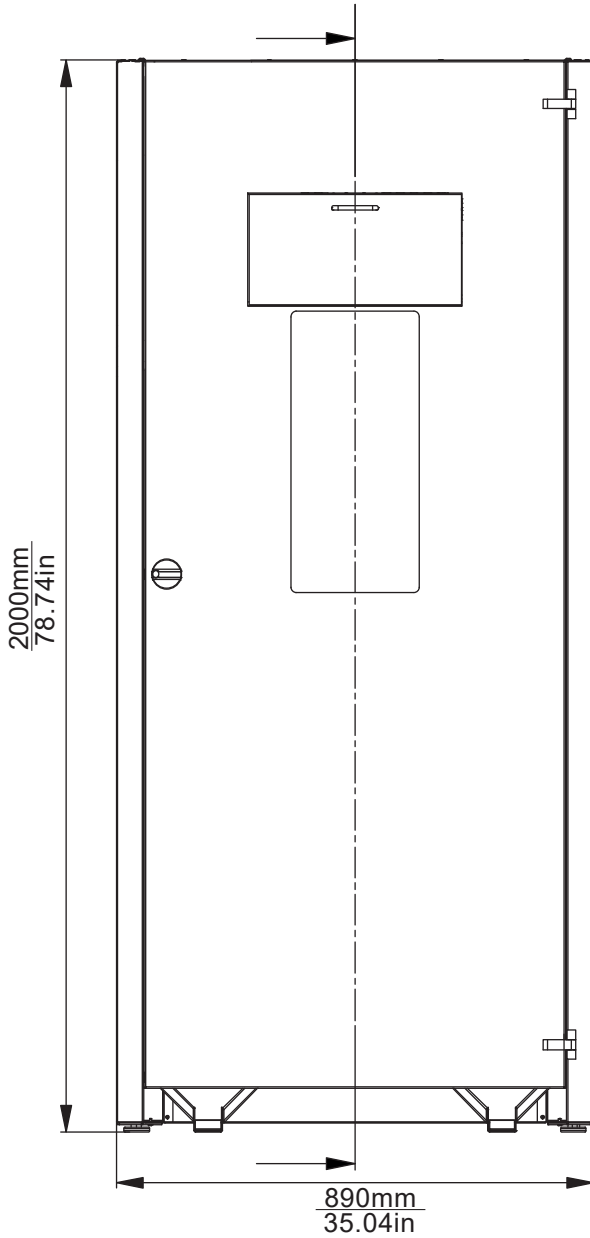

ZOSIA

REF. NR OAW 0202060100S24

DESCRIPTION OF CODE SKU:

- 1 DOOR (CLOTHES DROP SHELF)

WEIGHT APPROX. 98kg

**STANDARD
PAINTING**

*IT IS POSSIBLE TO PERSONALIZE
THE PAINTING FOR ADDITIONAL FEE

**Vending machine
goes through the
door frame:**

FRONT VIEW

SIDE VIEW

VIEW FROM ABOVE (DRUM)

TYPE OF BINS:

ACCOMMODATES 1 LAUNDRY BASKET WITH MAX. DIMENSIONS:

- WIDTH 750mm / 29.5in
- HEIGHT 1690mm / 66.5in
- DEPTH 830mm / 32.68in
(WITH BASKET FLAT OPEN)

AND

WHEEL SIZE

(BETWEEN)

495-590mm / 19.5 - 23.23in