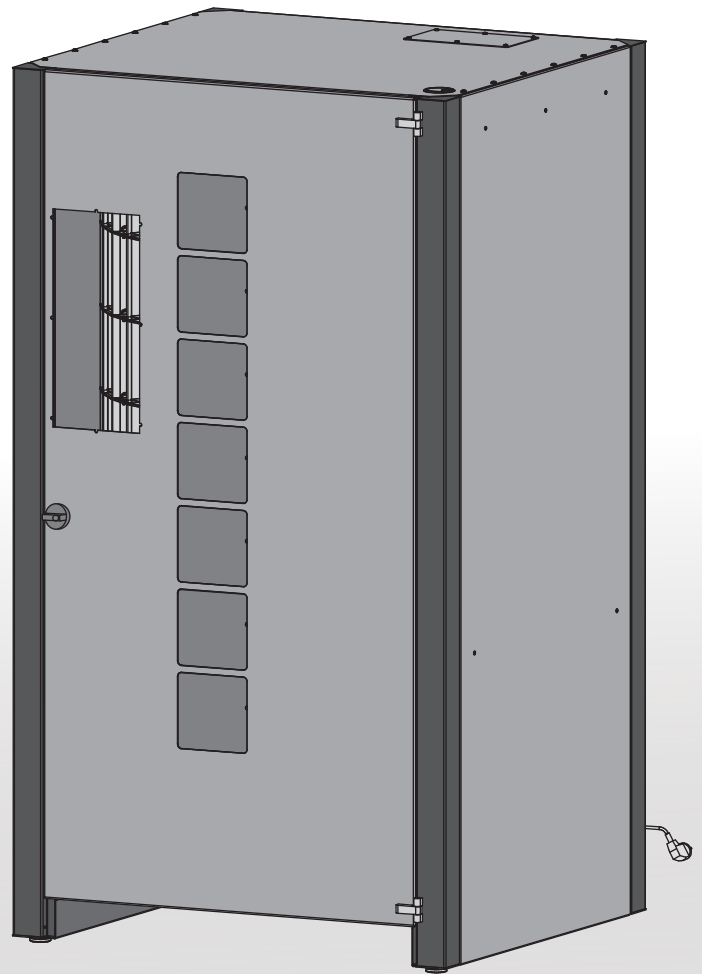

# KAZIK 7/36/B4

REF. NR OAW 01010401

## DESCRIPTION OF CODE SKU:

- 7 DOORS x 36 PARTITIONS  
WITH BINS MODEL B4

WEIGHT APPROX. 444kg

**STANDARD  
PAINTING**

\*IT IS POSSIBLE TO PERSONALIZE  
THE PAINTING FOR ADDITIONAL FEE

**Vending machine  
goes through the  
door frame:**

**FRONT VIEW**

**SIDE VIEW**

A-A ( 1:10 )

**VIEW FROM ABOVE (DRUM)**

N-N ( 1:10 )

**TYPE OF BINS:**

**TYPE B4**