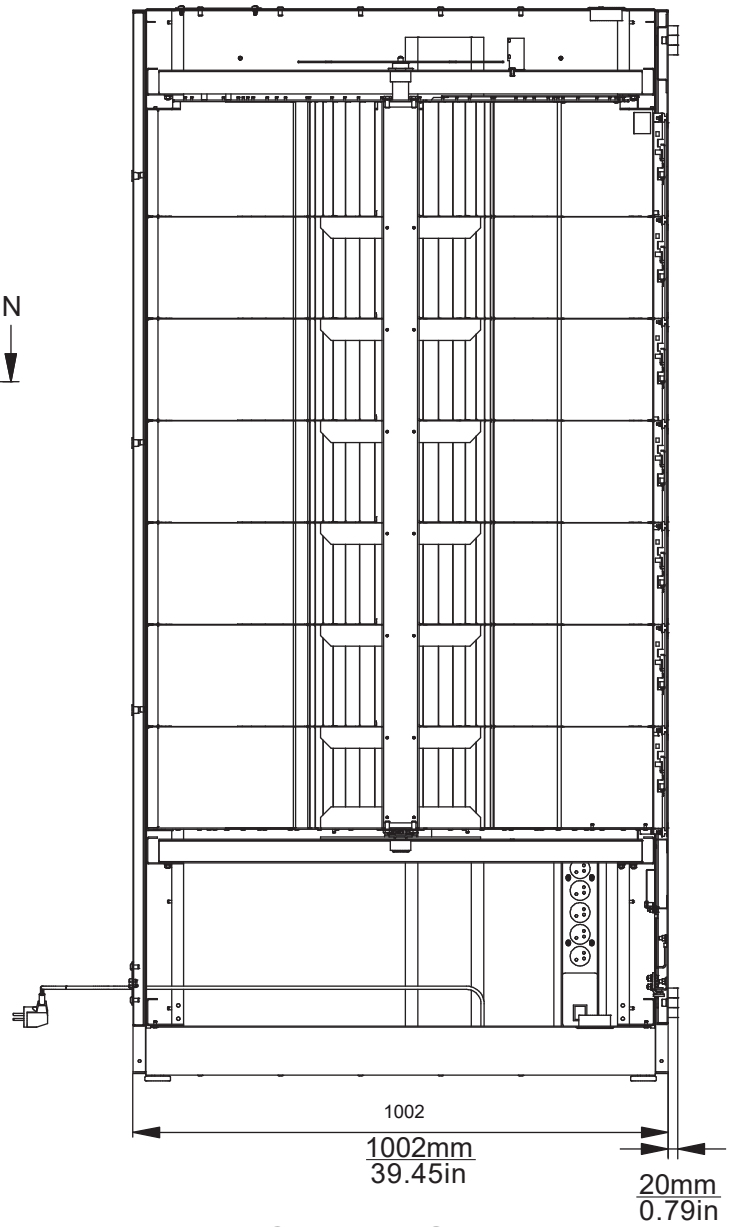

# KAZIK 7/36/B4

REF. NR OAW 01010401

## DESCRIPTION OF CODE SKU:

- 7 DOORS x 36 PARTITIONS  
WITH BINS MODEL B4

WEIGHT APPROX. 444kg

**STANDARD  
PAINTING**

\*IT IS POSSIBLE TO PERSONALIZE  
THE PAINTING FOR ADDITIONAL FEE

**Vending machine  
goes through the  
door frame:**

**FRONT VIEW**

**SIDE VIEW**

A-A ( 1:10 )

**VIEW FROM ABOVE (DRUM)**

N-N ( 1:10 )

**TYPE OF BINS:**

**TYPE B4**