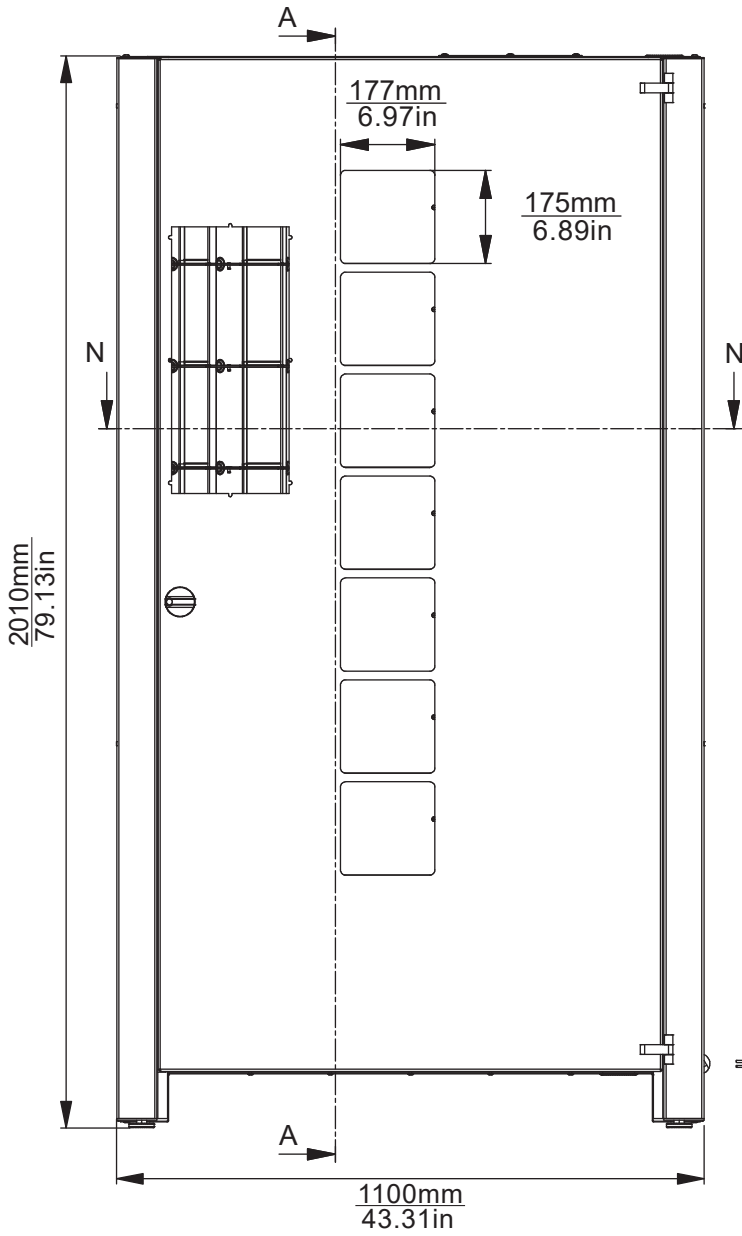

## DESCRIPTION OF CODE SKU:

- 7 DOORS x 36 PARTITIONS  
WITH BINS MODEL B4

WEIGHT APPROX. 444kg

**STANDARD  
PAINTING**

\*IT IS POSSIBLE TO PERSONALIZE  
THE PAINTING FOR ADDITIONAL FEE

**Vending machine  
goes through the  
door frame:**

**FRONT VIEW**

**SIDE VIEW**

A-A ( 1:10 )

**VIEW FROM ABOVE (DRUM)**

N-N ( 1:10 )

**TYPE OF BINS:**

**TYPE B4**