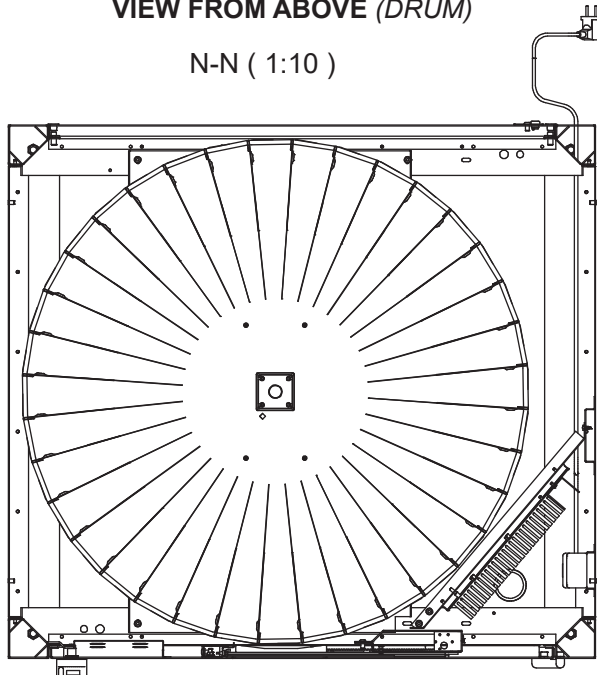

## DESCRIPTION OF CODE SKU:

- 7 DOORS x 36 PARTITIONS  
WITH BINS MODEL B4

WEIGHT APPROX. 444kg

**STANDARD  
PAINTING**

\*IT IS POSSIBLE TO PERSONALIZE  
THE PAINTING FOR ADDITIONAL FEE

**Vending machine  
goes through the  
door frame:**

**FRONT VIEW**

**SIDE VIEW**

A-A ( 1:10 )

**VIEW FROM ABOVE (DRUM)**

N-N ( 1:10 )

**TYPE OF BINS:**

**TYPE B4**