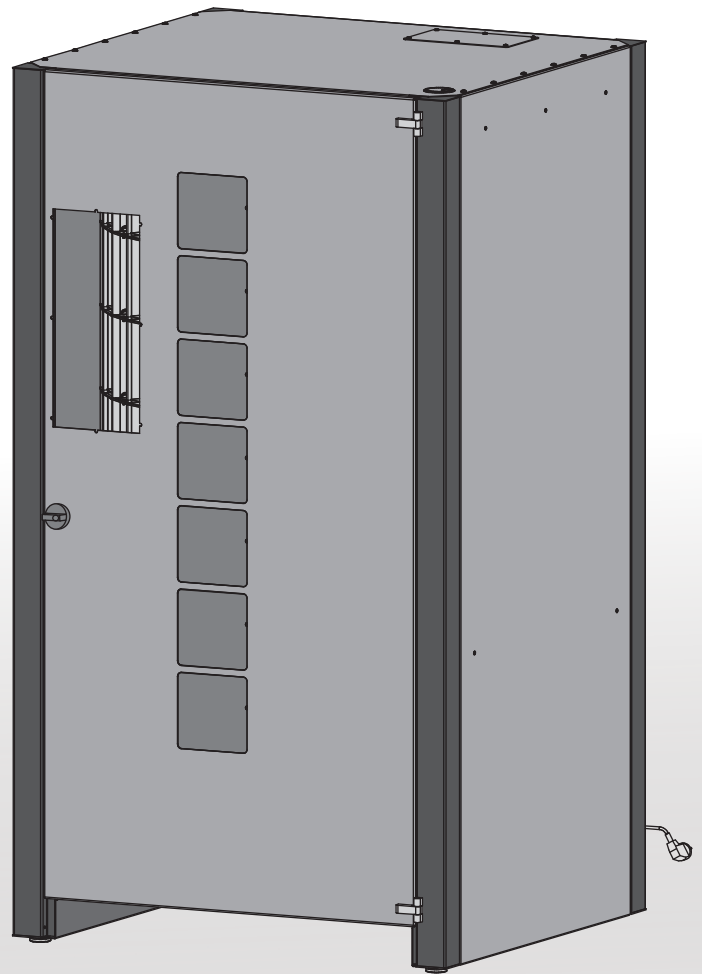

KAZIK 7/18-36/B4

REF. NR OAW 0101030300S05

DESCRIPTION OF CODE SKU:

- 7 DOORS x 36 PARTITIONS WITH BINS MODEL B4
- IT IS POSSIBLE TO COMBINE TWO BINS IN ONE ON THE SAME LEVEL

WEIGHT APPROX. 444kg

**STANDARD
PAINTING**

*IT IS POSSIBLE TO PERSONALIZE
THE PAINTING FOR ADDITIONAL FEE

**Vending machine
goes through the
door frame:**

FRONT VIEW

SIDE VIEW

A-A (1:10,5)

VIEW FROM ABOVE (DRUM)

N-N (1:10,5)

TYPE OF BINS: