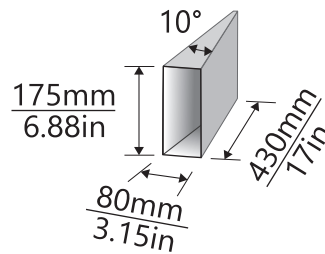

TYPE OF BINS:

TYPE B4