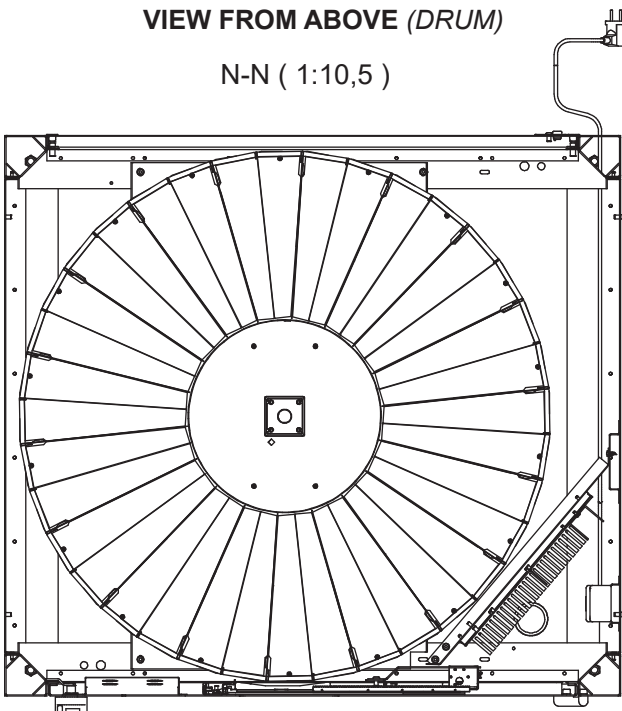

KAZIK 7/18-36/B4

REF. NR OAW 0101030300S05

DESCRIPTION OF CODE SKU:

- 7 DOORS x 36 PARTITIONS WITH BINS MODEL B4
- IT IS POSSIBLE TO COMBINE TWO BINS IN ONE ON THE SAME LEVEL

WEIGHT APPROX. 444kg

**STANDARD
PAINTING**

*IT IS POSSIBLE TO PERSONALIZE
THE PAINTING FOR ADDITIONAL FEE

**Vending machine
goes through the
door frame:**

FRONT VIEW

SIDE VIEW

A-A (1:10,5)

VIEW FROM ABOVE (DRUM)

N-N (1:10,5)

TYPE OF BINS: