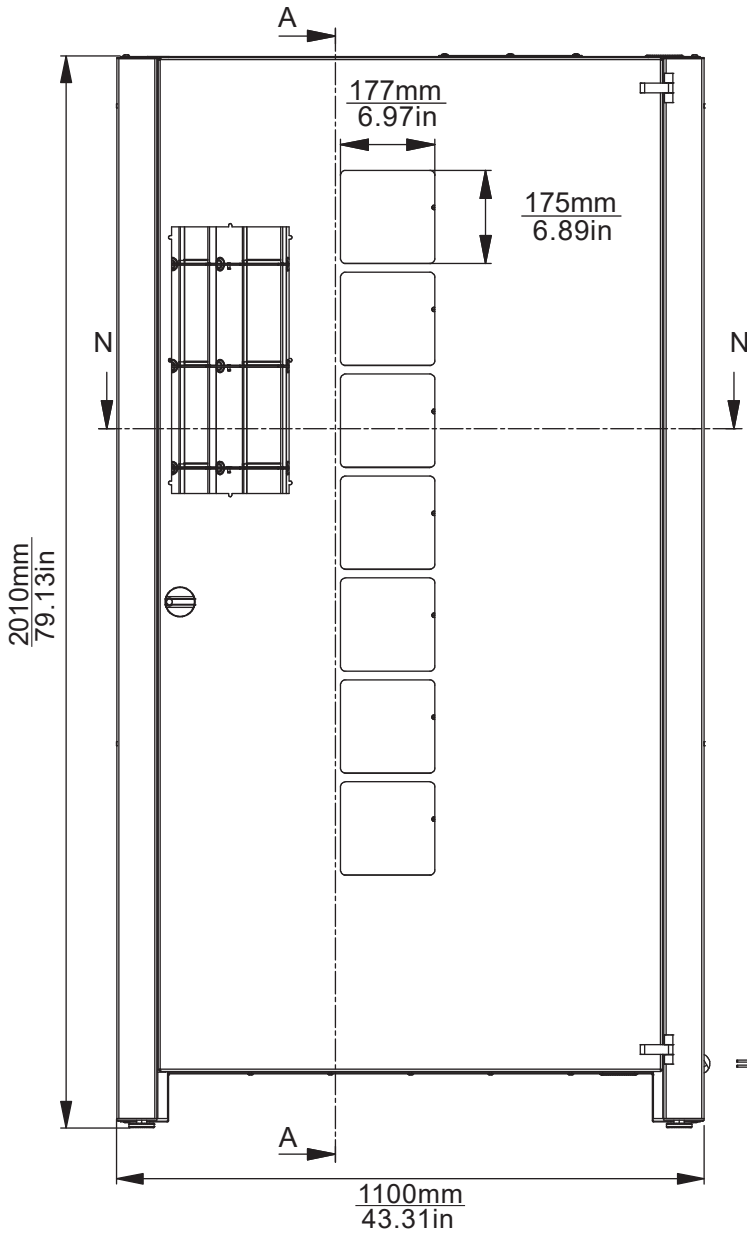

KAZIK 7/18-36/B4

REF. NR OAW 0101030300S05

DESCRIPTION OF CODE SKU:

- 7 DOORS x 36 PARTITIONS WITH BINS MODEL B4
- IT IS POSSIBLE TO COMBINE TWO BINS IN ONE ON THE SAME LEVEL

WEIGHT APPROX. 444kg

**STANDARD
PAINTING**

*IT IS POSSIBLE TO PERSONALIZE
THE PAINTING FOR ADDITIONAL FEE

**Vending machine
goes through the
door frame:**

FRONT VIEW

SIDE VIEW

A-A (1:10,5)

VIEW FROM ABOVE (DRUM)

N-N (1:10,5)

TYPE OF BINS: