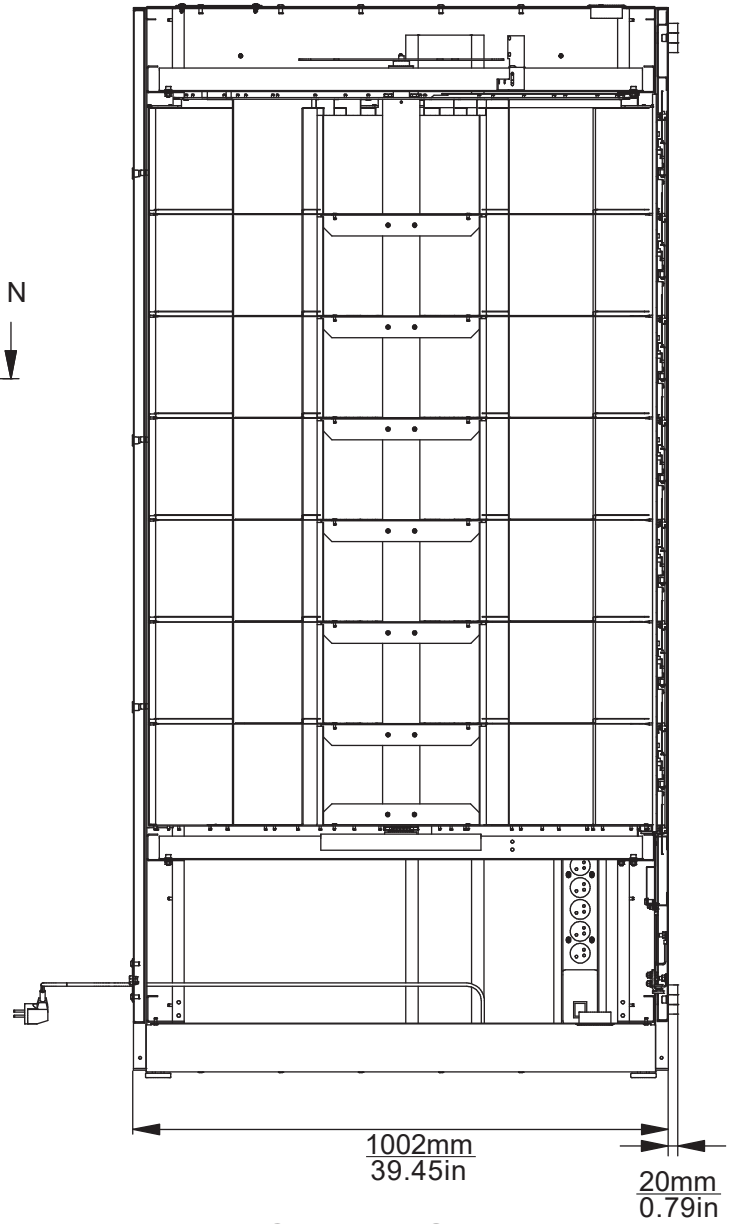

KAZIK 7/18-36/B4

REF. NR OAW 0101030300S05

DESCRIPTION OF CODE SKU:

- 7 DOORS x 36 PARTITIONS WITH BINS MODEL B4
- IT IS POSSIBLE TO COMBINE TWO BINS IN ONE ON THE SAME LEVEL

WEIGHT APPROX. 444kg

**STANDARD
PAINTING**

*IT IS POSSIBLE TO PERSONALIZE
THE PAINTING FOR ADDITIONAL FEE

**Vending machine
goes through the
door frame:**

FRONT VIEW

SIDE VIEW

A-A (1:10,5)

VIEW FROM ABOVE (DRUM)

N-N (1:10,5)

TYPE OF BINS: