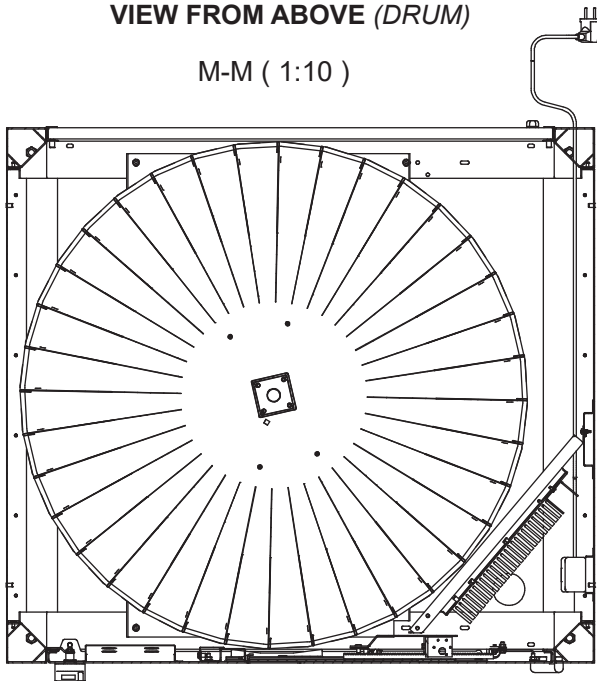

KAZIK 1/36/B4-11/36/B6

REF. NR OAW 0101050100S06

DESCRIPTION OF CODE SKU:

- 1 DOOR x 36 PARTITIONS WITH BINS MODEL B4
- 11 DOORS x 36 PARTITIONS WITH BINS MODEL B6

WEIGHT APPROX. 415kg

**STANDARD
PAINTING**

*IT IS POSSIBLE TO PERSONALIZE
THE PAINTING FOR ADDITIONAL FEE

**Vending machine
goes through the
door frame:**

FRONT VIEW

SIDE VIEW

VIEW FROM ABOVE (DRUM)

M-M (1:10)

TYPE OF BINS:

TYPE B4