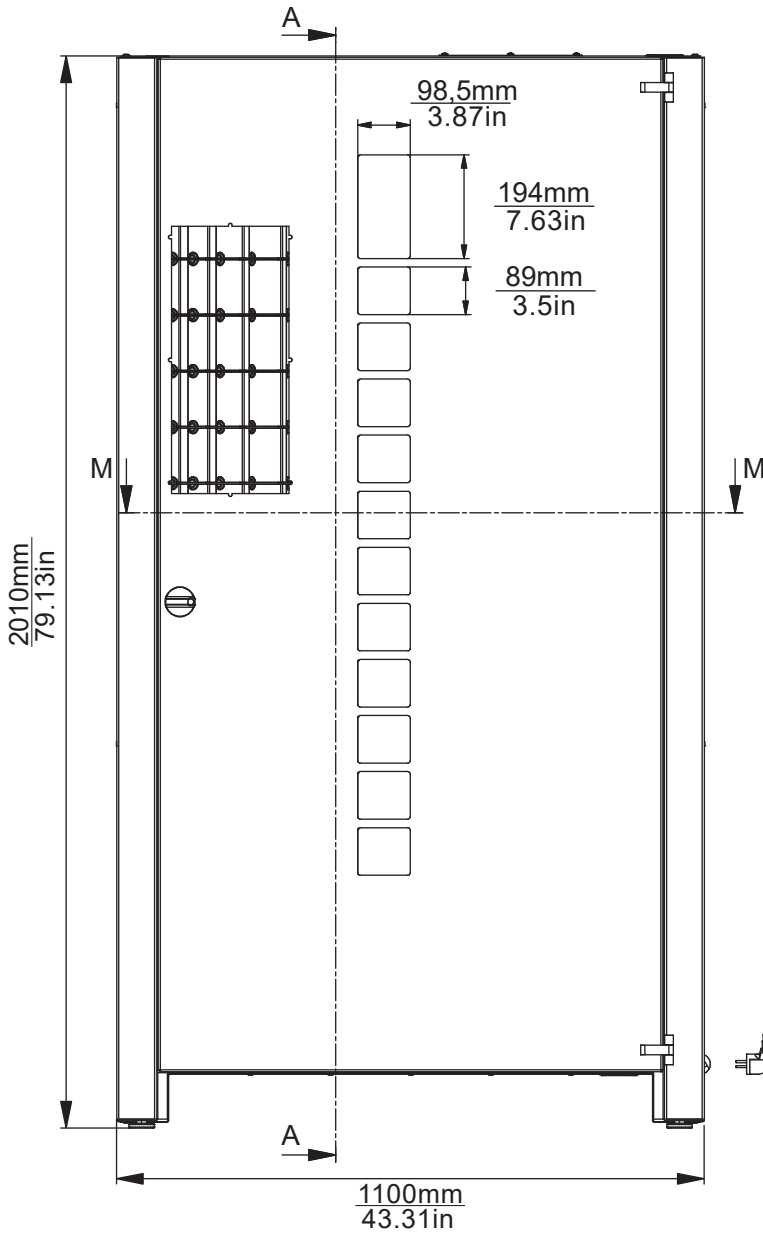

KAZIK 1/36/B4-11/36/B6

REF. NR OAW 0101050100S06

DESCRIPTION OF CODE SKU:

- 1 DOOR x 36 PARTITIONS WITH BINS MODEL B4
- 11 DOORS x 36 PARTITIONS WITH BINS MODEL B6

WEIGHT APPROX. 415kg

**STANDARD
PAINTING**

*IT IS POSSIBLE TO PERSONALIZE
THE PAINTING FOR ADDITIONAL FEE

**Vending machine
goes through the
door frame:**

FRONT VIEW

SIDE VIEW

VIEW FROM ABOVE (DRUM)

M-M (1:10)

TYPE OF BINS:

TYPE B4

TYPE B6