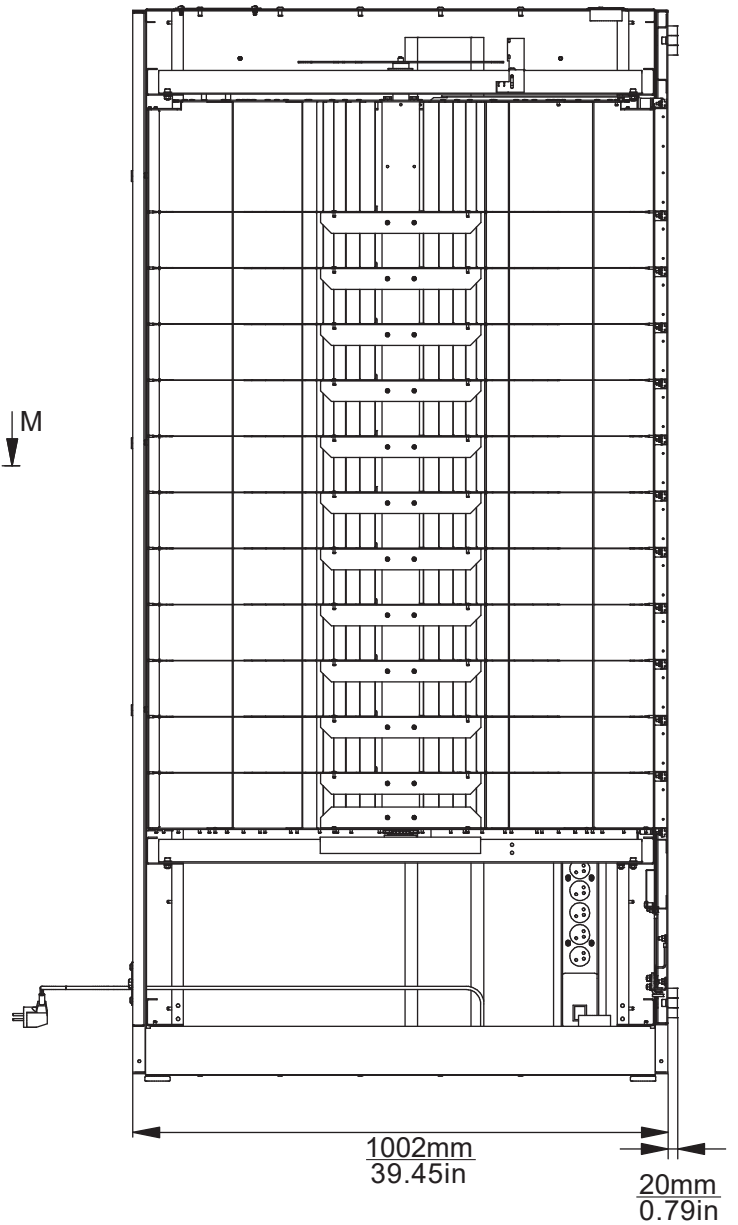

KAZIK 1/36/B4-11/36/B6

REF. NR OAW 0101050100S06

DESCRIPTION OF CODE SKU:

- 1 DOOR x 36 PARTITIONS WITH BINS MODEL B4
- 11 DOORS x 36 PARTITIONS WITH BINS MODEL B6

WEIGHT APPROX. 415kg

**STANDARD
PAINTING**

*IT IS POSSIBLE TO PERSONALIZE
THE PAINTING FOR ADDITIONAL FEE

**Vending machine
goes through the
door frame:**

FRONT VIEW

SIDE VIEW

VIEW FROM ABOVE (DRUM)

M-M (1:10)

TYPE OF BINS:

TYPE B4