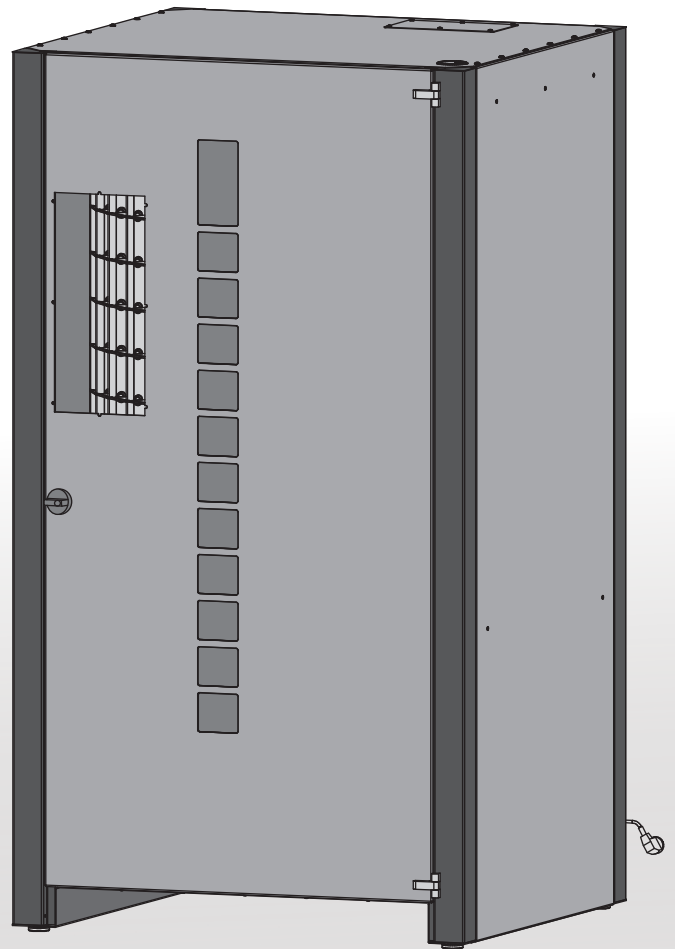

KAZIK 1/36/B4-11/36/B6

REF. NR OAW 0101050100S06

DESCRIPTION OF CODE SKU:

- 1 DOOR x 36 PARTITIONS WITH BINS MODEL B4
- 11 DOORS x 36 PARTITIONS WITH BINS MODEL B6

WEIGHT APPROX. 415kg

**STANDARD
PAINTING**

*IT IS POSSIBLE TO PERSONALIZE
THE PAINTING FOR ADDITIONAL FEE

**Vending machine
goes through the
door frame:**

FRONT VIEW

SIDE VIEW

VIEW FROM ABOVE (DRUM)

M-M (1:10)

TYPE OF BINS:

TYPE B4