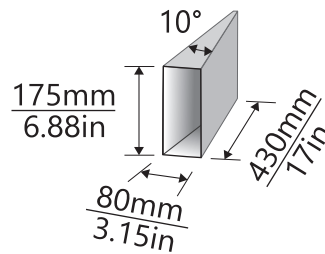

KAZIK 1/36/B4-11/36/B6

REF. NR OAW 0101050100S06

DESCRIPTION OF CODE SKU:

- 1 DOOR x 36 PARTITIONS WITH BINS MODEL B4
- 11 DOORS x 36 PARTITIONS WITH BINS MODEL B6

WEIGHT APPROX. 415kg

**STANDARD
PAINTING**

*IT IS POSSIBLE TO PERSONALIZE
THE PAINTING FOR ADDITIONAL FEE

**Vending machine
goes through the
door frame:**

FRONT VIEW

SIDE VIEW

VIEW FROM ABOVE (DRUM)

M-M (1:10)

TYPE OF BINS:

TYPE B4